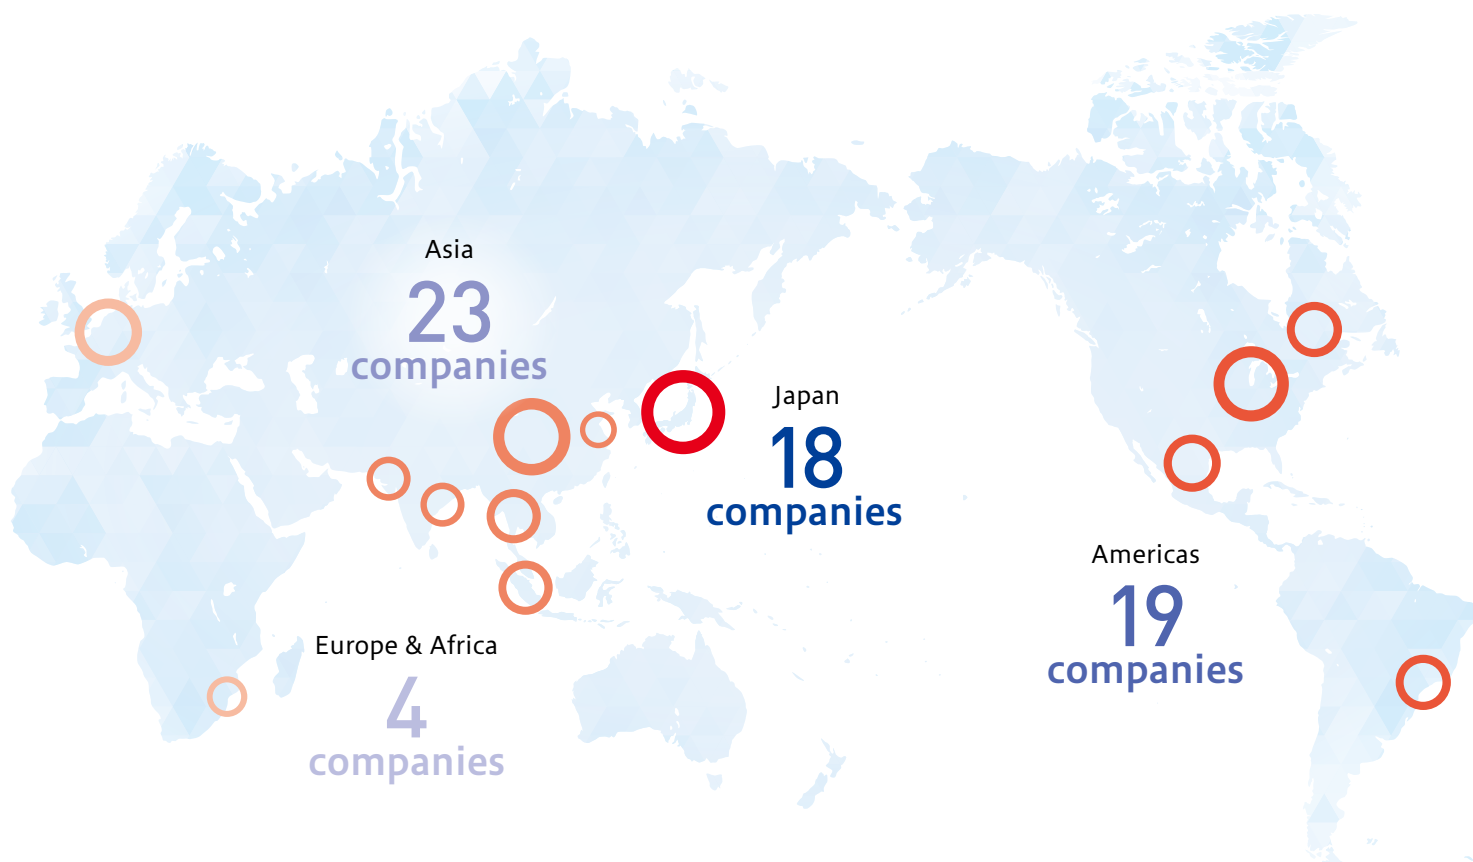

## Global network

With 64 group companies in 17 countries and regions, Toyoda Gosei swiftly meets the needs of customers around the world. We have established sales and engineering systems that are customer-oriented and community-based with globally optimal systems of production and delivery.

Group Companies **64** companies

Sales by region (Rounded down to the nearest ten million yen)

Employees by region