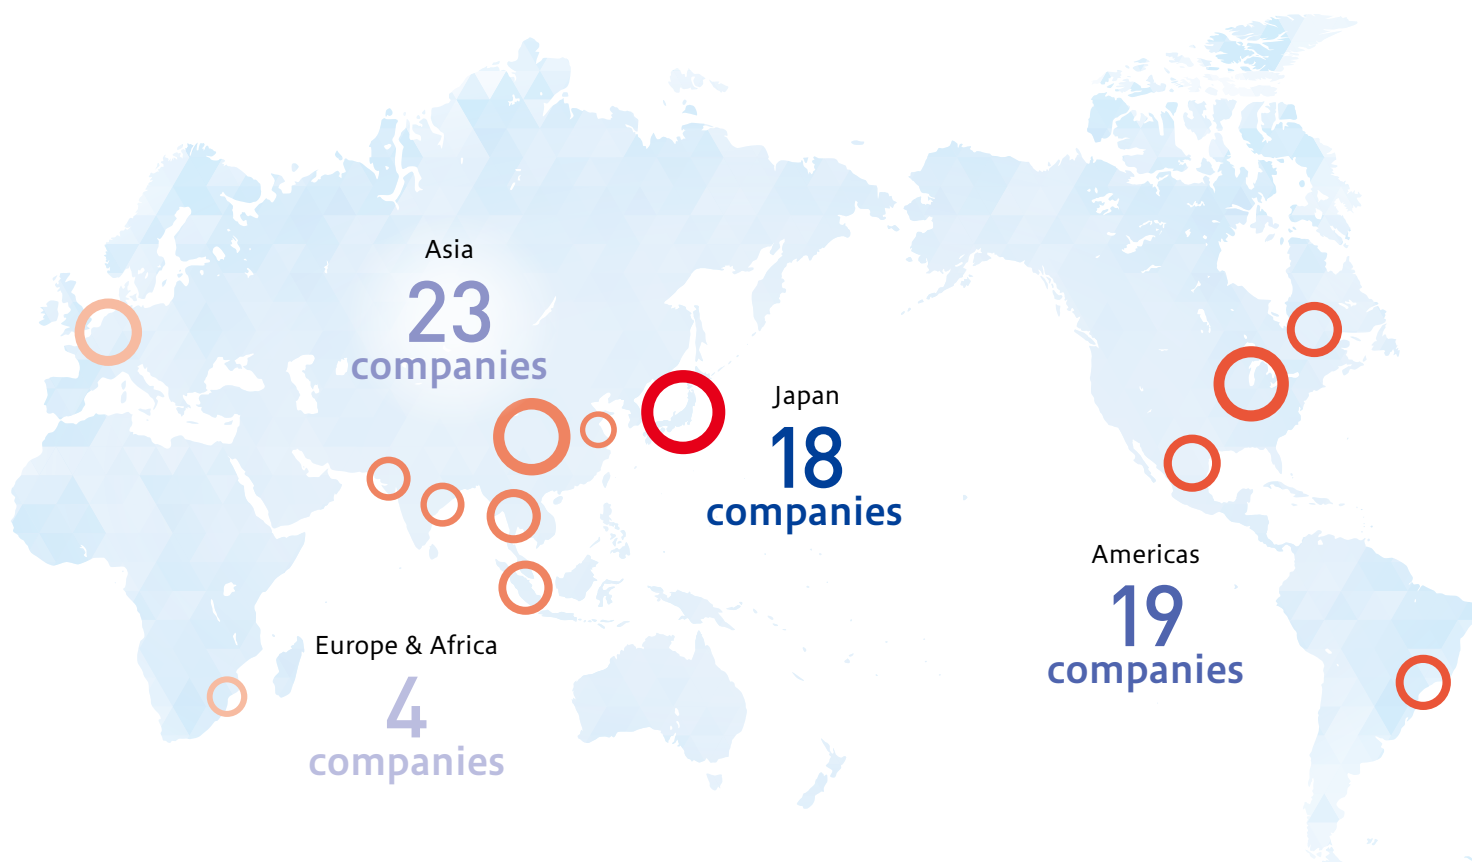

# Businesses and Locations

We supply rubber and plastic automotive parts globally.

### Automotive parts

## Global network

With 64 group companies in 17 countries and regions, Toyoda Gosei swiftly meets the needs of customers around the world. We have established sales and engineering systems that are customer-oriented and community-based with globally optimal systems of production and delivery.

Group Companies **64** companies

Sales by region (Rounded down to the nearest ten million yen)

Employees by region